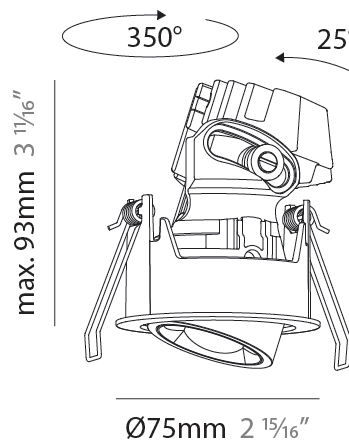

GENERAL

Series: Oiko Pro Round
Subseries: Oiko Pro Round Adjustable
Brand: Prolicht
Division: Architectural
Mounting Type: Recessed
Mounting Location: Ceiling
Subcategory: Downlight

PHYSICAL

Shape: Round
Diameter (mm): 75
Diameter (in): 2 15/16
Height (mm): 93
Height (in): 4 1/16
Ceiling Thickness (mm): 1 - 25
Ceiling Thickness (in): 1/16 - 1 3/16
Min. Recessing Depth (mm): 105
Min. Recessing Depth (in): 4 1/2
Light Distribution: Downlight
Weight (kg): 0.248
Diffuser: Lens Pack - Spread Lens / Linear Spread Lens / Honeycomb Louver
Fixture Finish: SSR / BKV / CWI / CRY / HAB / UFT / ITA / RUA / FTG / MYG / LOD / PUS / FRO / FUP / KIA / POP / BLS / SPG / MEY / GOH / GUM / CHC / COM / ABZ / JAG / OBR / MOS / ROR
Fixture Material: Aluminum Die Cast
Cut-out Measurements: D. - 68mm / 2 11/16"

ELECTRICAL

Lamp Type: LED (Zhaga Standard)
Input Wattage (W): 15
Dimming: Tri-Mode (Non-Dimming and Phase Dimming (120Vac only) and 0-10V Dimming)
Driver Included: No
Driver Location: Recessed Housing
Driver Type: Constant Current - Universal
Driver Class: Class 2
Input Voltage (V): 120 - 277
Constant Current (MA): 350

LED

Number of LEDs: 1
Color Temperature (°K): 2700 / 3000 / 3500 / 4000
Max. Delivered Lumen (lm): 1464 / 1556 / 1630 / 1645
Nominal Lumen (lm): 1566 / 1665 / 1743 / 1759
CRI: >90 CRI
Lamp Life (hrs): 50000

OPTICAL

Reflector: 60

RATINGS AND CERTIFICATIONS

Certified By: Certified for North American Standards
IP rating: IP20