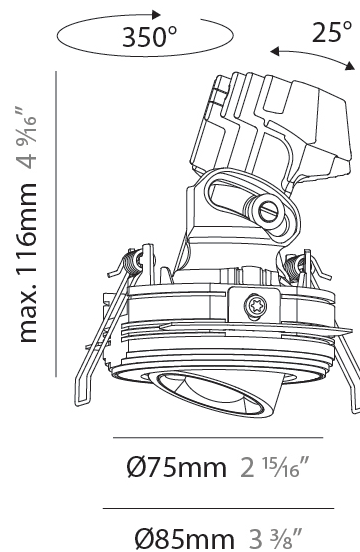

PHYSICAL

Shape: Round
Diameter (mm): 75
Diameter (in): 2 15/16
Height (mm): 116
Height (in): 4 9/16
Ceiling Thickness (mm): 10 / 12.5 / 15 / 25
Ceiling Thickness (in): 3/8 or 1/2 or 9/16 or 1
Min. Recessing Depth (mm): 125
Min. Recessing Depth (in): 4 15/16
Light Distribution: Direct
Diffuser: Lens Pack - Spread Lens / Linear Spread Lens / Honeycomb Louver
Fixture Finish: SSR / BKV / CWI / CRY / HAB / UFT / ITA / RUA / FTG / MYG / LOD / PUS / FRO / FUP / KIA / POP / BLS / SPG / MEY / GOH / GUM / CHC / COM / ABZ / JAG / OBR / MOS / ROR
Fixture Material: Aluminum Die Cast
Cut-out Measurements: D. 86mm / 3 3/8"

ELECTRICAL

Lamp Type: LED (Zhaga Standard)
Input Wattage (W): 16
Total Output Wattage (W): 14.6
Dimming: Tri-Mode (Non-Dimming and Phase Dimming (120Vac only) and 0-10V Dimming)
Driver Included: No
Driver Location: Recessed Housing
Driver Type: Constant Current - Universal
Driver Class: Class 2
Input Voltage (V): 120 - 277
Constant Current (MA): 350

LED

Number of LEDs: 1
Color Temperature (°K): 2700 / 3000 / 3500 / 4000
Max. Delivered Lumen (lm): 1295 / 1377 / 1442 / 1455
Nominal Lumen (lm): 1566 / 1665 / 1743 / 1759
CRI: >90 CRI
Lamp Life (hrs): 50000

OPTICAL

Reflector: 34
Adjustability: Rotational 350° / Tilt 25°

RATINGS AND CERTIFICATIONS

Certified By: Certified for North American Standards
IP rating: IP20