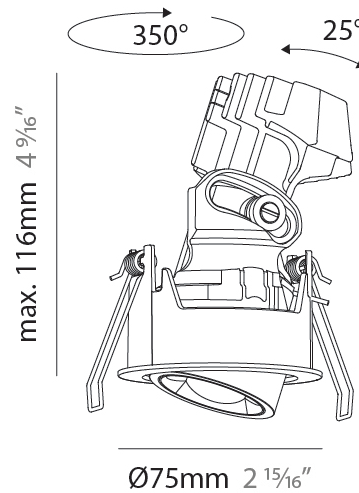

GENERAL

Series: Oiko Pro Round
Subseries: Oiko Pro Round Adjustable
Brand: Prolicht
Division: Architectural
Mounting Type: Recessed
Mounting Location: Ceiling
Subcategory: Downlight

PHYSICAL

Shape: Round
Diameter (mm): 75
Diameter (in): 2 ¹⁵/₁₆
Height (mm): 112
Height (in): 4 ⁷/₁₆
Ceiling Thickness (mm): 1 - 25
Ceiling Thickness (in): 1/16 - 1 3/16
Min. Recessing Depth (mm): 120
Min. Recessing Depth (in): 4 ³/₄
Light Distribution: Direct
Weight (kg): 0.276
Fixture Finish: SSR / BKV / CWI / CRY / HAB / UFT / ITA / RUA / FTG / MYG / LOD / PUS / FRO / FUP / KIA / POP / BLS / SPG / MEY / GOH / GUM / CHC / COM / ABZ / JAG / OBR / MOS / ROR
Fixture Material: Aluminum Die Cast
Cut-out Measurements: D. 86mm / 3 3/8"

ELECTRICAL

Lamp Type: LED (Zhaga Standard)
Input Wattage (W): 16
Total Output Wattage (W): 14.6
Dimming: Tri-Mode (Non-Dimming and Phase Dimming (120Vac only) and 0-10V Dimming)
Driver Included: No
Driver Location: Recessed Housing
Driver Type: Constant Current - Universal
Driver Class: Class 2
Input Voltage (V): 120 - 277
Constant Current (MA): 350

LED

Number of LEDs: 1
Color Temperature (°K): 2700 / 3000 / 3500 / 4000
Max. Delivered Lumen (lm): 1067 / 1150 / 1217 / 1220
Nominal Lumen (lm): 1393 / 1501 / 1589 / 1592
CRI: >90 CRI
Lamp Life (hrs): 50000

OPTICAL

Reflector°: 14
Adjustability: Rotational 350° / Tilt 25°

RATINGS AND CERTIFICATIONS

Certified By: Certified for North American Standards
IP rating: IP20