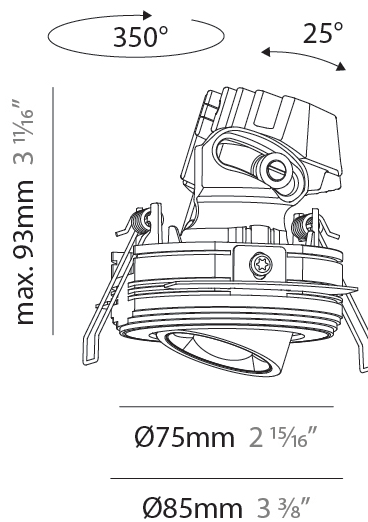

PHYSICAL

Shape: Round
Diameter (mm): 75
Diameter (in): 2 ¹⁵/₁₆
Height (mm): 93
Height (in): 3 ¹¹/₁₆
Ceiling Thickness (mm): 10 / 12.5 / 15 / 25
Ceiling Thickness (in): 3/8 or 1/2 or 9/16 or 1
Min. Recessing Depth (mm): 105
Min. Recessing Depth (in): 4 ¹/₈
Light Distribution: Direct
Diffuser: Lens Pack - Spread Lens / Linear Spread Lens / Honeycomb Louver
Fixture Finish: SSR / BKV / CWI / CRY / HAB / UFT / ITA / RUA / FTG / MYG / LOD / PUS / FRO / FUP / KIA / POP / BLS / SPG / MEY / GOH / GUM / CHC / COM / ABZ / JAG / OBR / MOS / ROR
Fixture Material: Aluminum Die Cast
Cut-out Measurements: D. 86mm / 3 3/8"

ELECTRICAL

Lamp Type: LED (Zhaga Standard)
Input Wattage (W): 16
Total Output Wattage (W): 14.6
Dimming: Tri-Mode (Non-Dimming and Phase Dimming (120Vac only) and 0-10V Dimming)
Driver Included: No
Driver Location: Recessed Housing
Driver Type: Constant Current - Universal
Driver Class: Class 2
Input Voltage (V): 120 - 277
Constant Current (MA): 350

LED

Number of LEDs: 1
Color Temperature (°K): 2700 / 3000 / 3500 / 4000
Max. Delivered Lumen (lm): 1464 / 1556 / 1630 / 1645
Nominal Lumen (lm): 1566 / 1665 / 1743 / 1759
CRI: >90 CRI
Lamp Life (hrs): 50000

OPTICAL

Reflector°: 60
Adjustability: Rotational 350° / Tilt 25°

RATINGS AND CERTIFICATIONS

Certified By: Certified for North American Standards
IP rating: IP20