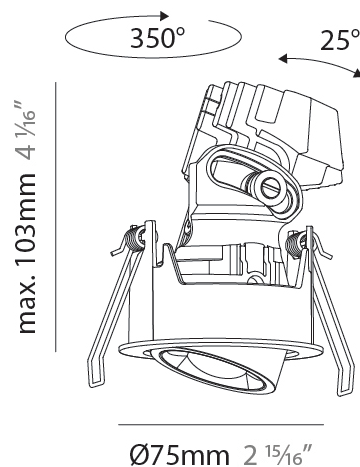

PHYSICAL

Shape: Round
Diameter (mm): 75
Diameter (in): 2 ¹⁵/₁₆
Height (mm): 103
Height (in): 4 ¹/₁₆
Ceiling Thickness (mm): 10 / 12.5 / 15 / 25
Ceiling Thickness (in): 3/8 or 1/2 or 9/16 or 1
Min. Recessing Depth (mm): 115
Min. Recessing Depth (in): 4 ¹/₂
Light Distribution: Downlight
Diffuser: Lens Pack - Spread Lens / Linear Spread Lens / Honeycomb Louver
Fixture Finish: SSR / BKV / CWI / CRY / HAB / UFT / ITA / RUA / FTG / MYG / LOD / PUS / FRO / FUP / KIA / POP / BLS / SPG / MEY / GOH / GUM / CHC / COM / ABZ / JAG / OBR / MOS / ROR
Fixture Material: Aluminum Die Cast
Cut-out Measurements: D. - 68mm / 2 11/16"

ELECTRICAL

Lamp Type: LED (Zhaga Standard)
Input Wattage (W): 15
Total Output Wattage (W): 13.6
Dimming: Tri-Mode (Non-Dimming and Phase Dimming (120Vac only) and 0-10V Dimming)
Driver Included: No
Driver Location: Recessed Housing
Driver Type: Constant Current - Universal
Driver Class: Class 2
Input Voltage (V): 120 - 277
Constant Current (MA): 350

LED

Number of LEDs: 1
Color Temperature (°K): 2700 / 3000 / 3500 / 4000
Max. Delivered Lumen (lm): 1375 / 1462 / 1531 / 1545
Nominal Lumen (lm): 1566 / 1665 / 1743 / 1759
CRI: >90 CRI
Lamp Life (hrs): 50000

OPTICAL

Reflector°: 50

RATINGS AND CERTIFICATIONS

Certified By: Certified for North American Standards
IP rating: IP20