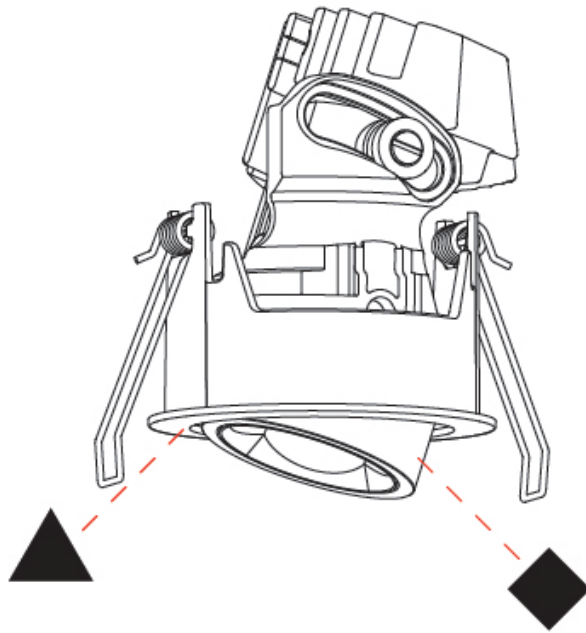

OIKO PRO ROUND ADJUSTABLE RECESSED

A35844-

PROJECT

TYPE

SPECIFIER

QUANTITY

DATE

A